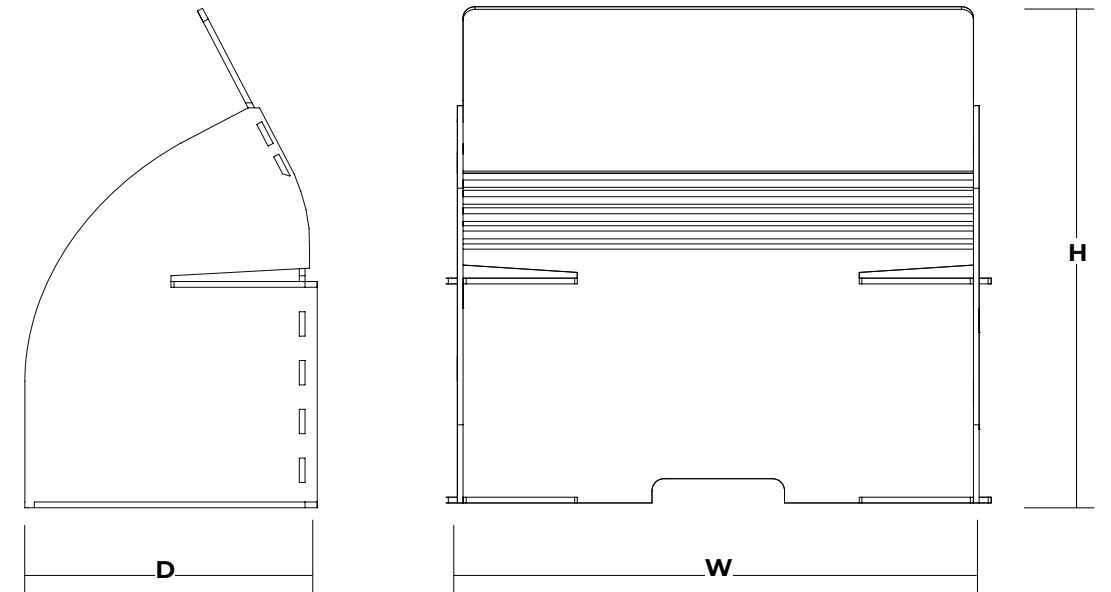

# HOODY DESKTOP COVE

Instantly transform your open plan office space into individually separated, quiet workspaces with EzoBord's modular Hooded Desk divider system nicknamed "Hoody". The "Hoody" installs in seconds without the use of any tools and fits onto any new or existing desking/benching system. Compatible with virtually any manufacturer including all major office furniture brands.

CODE **H D C - D T X - X X - X X - X X - X X - X X X X**  
PRODUCT      STYLE      DEPTH      WIDTH      HEIGHT      THICK-      COLOR

**TALL**    **48"** (1219mm)    CODE **DTT**  
**GRANDE**    **60"** (1219mm)    CODE **DTG**  
**VENTI**    **72"** (1828mm)    CODE **DTV**